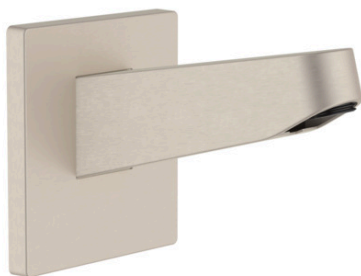

Pulsify
Showerarm for Showerhead 260
 Surface: **brushed nickel** Part no. : **24149821**

Description

Features

- Plastic
- Connection type: 1/2" NPT
- Wall Outlet, Mounting Material, Assembly instructions

Item details

List Price \$ 170.00

Design awards

reddot winner 2021

Compliance

Product image

Scale drawing